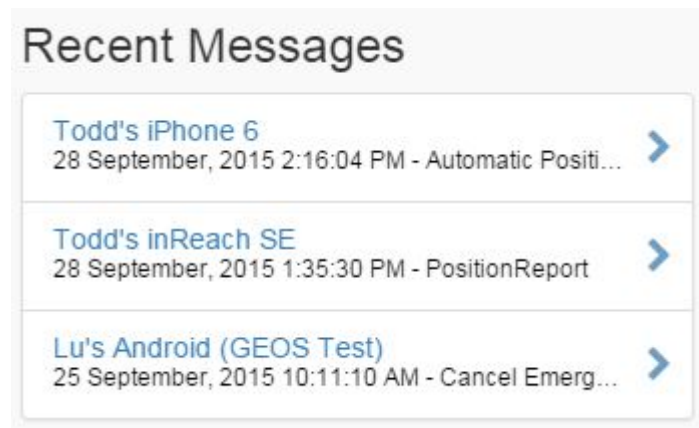

Viewing & Selecting Recent Messages from the Home tab [GPv3]

Lu Parente - 2015-09-29 - in [How-To](#)

The Recent Messages section of the Home tab will display 3 of the most recently transmitted messages from any of the active devices on your account.

1. Select any of the messages from the Recent Messages list.

2. The Inbox for the selected user will be displayed and the map will filter accordingly.