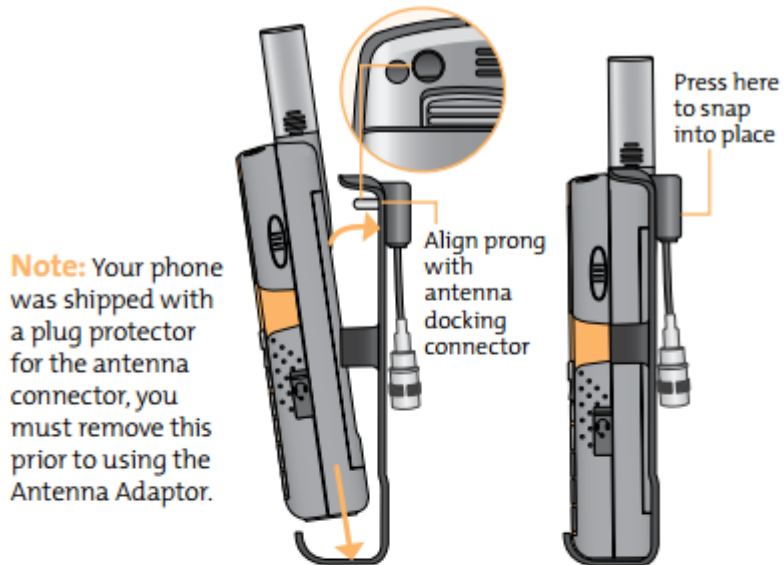

## Installing the External Antenna Adapter on Iridium 9555

David Jones - 2016-10-28 - in How-To

Follow the diagram below on how to install the antenna adapter on the Iridium 9555.

### To Install the Antenna Adaptor

1. Slide the phone into the antenna adaptor.
2. Rotate until the back of the phone meets the adaptor.

### Auxiliary Antenna Adaptor

Allows you to easily attach the auxiliary antenna to the back of your Iridium 9555 handset. The auxiliary antenna allows for in-vehicle use of your Iridium handset.